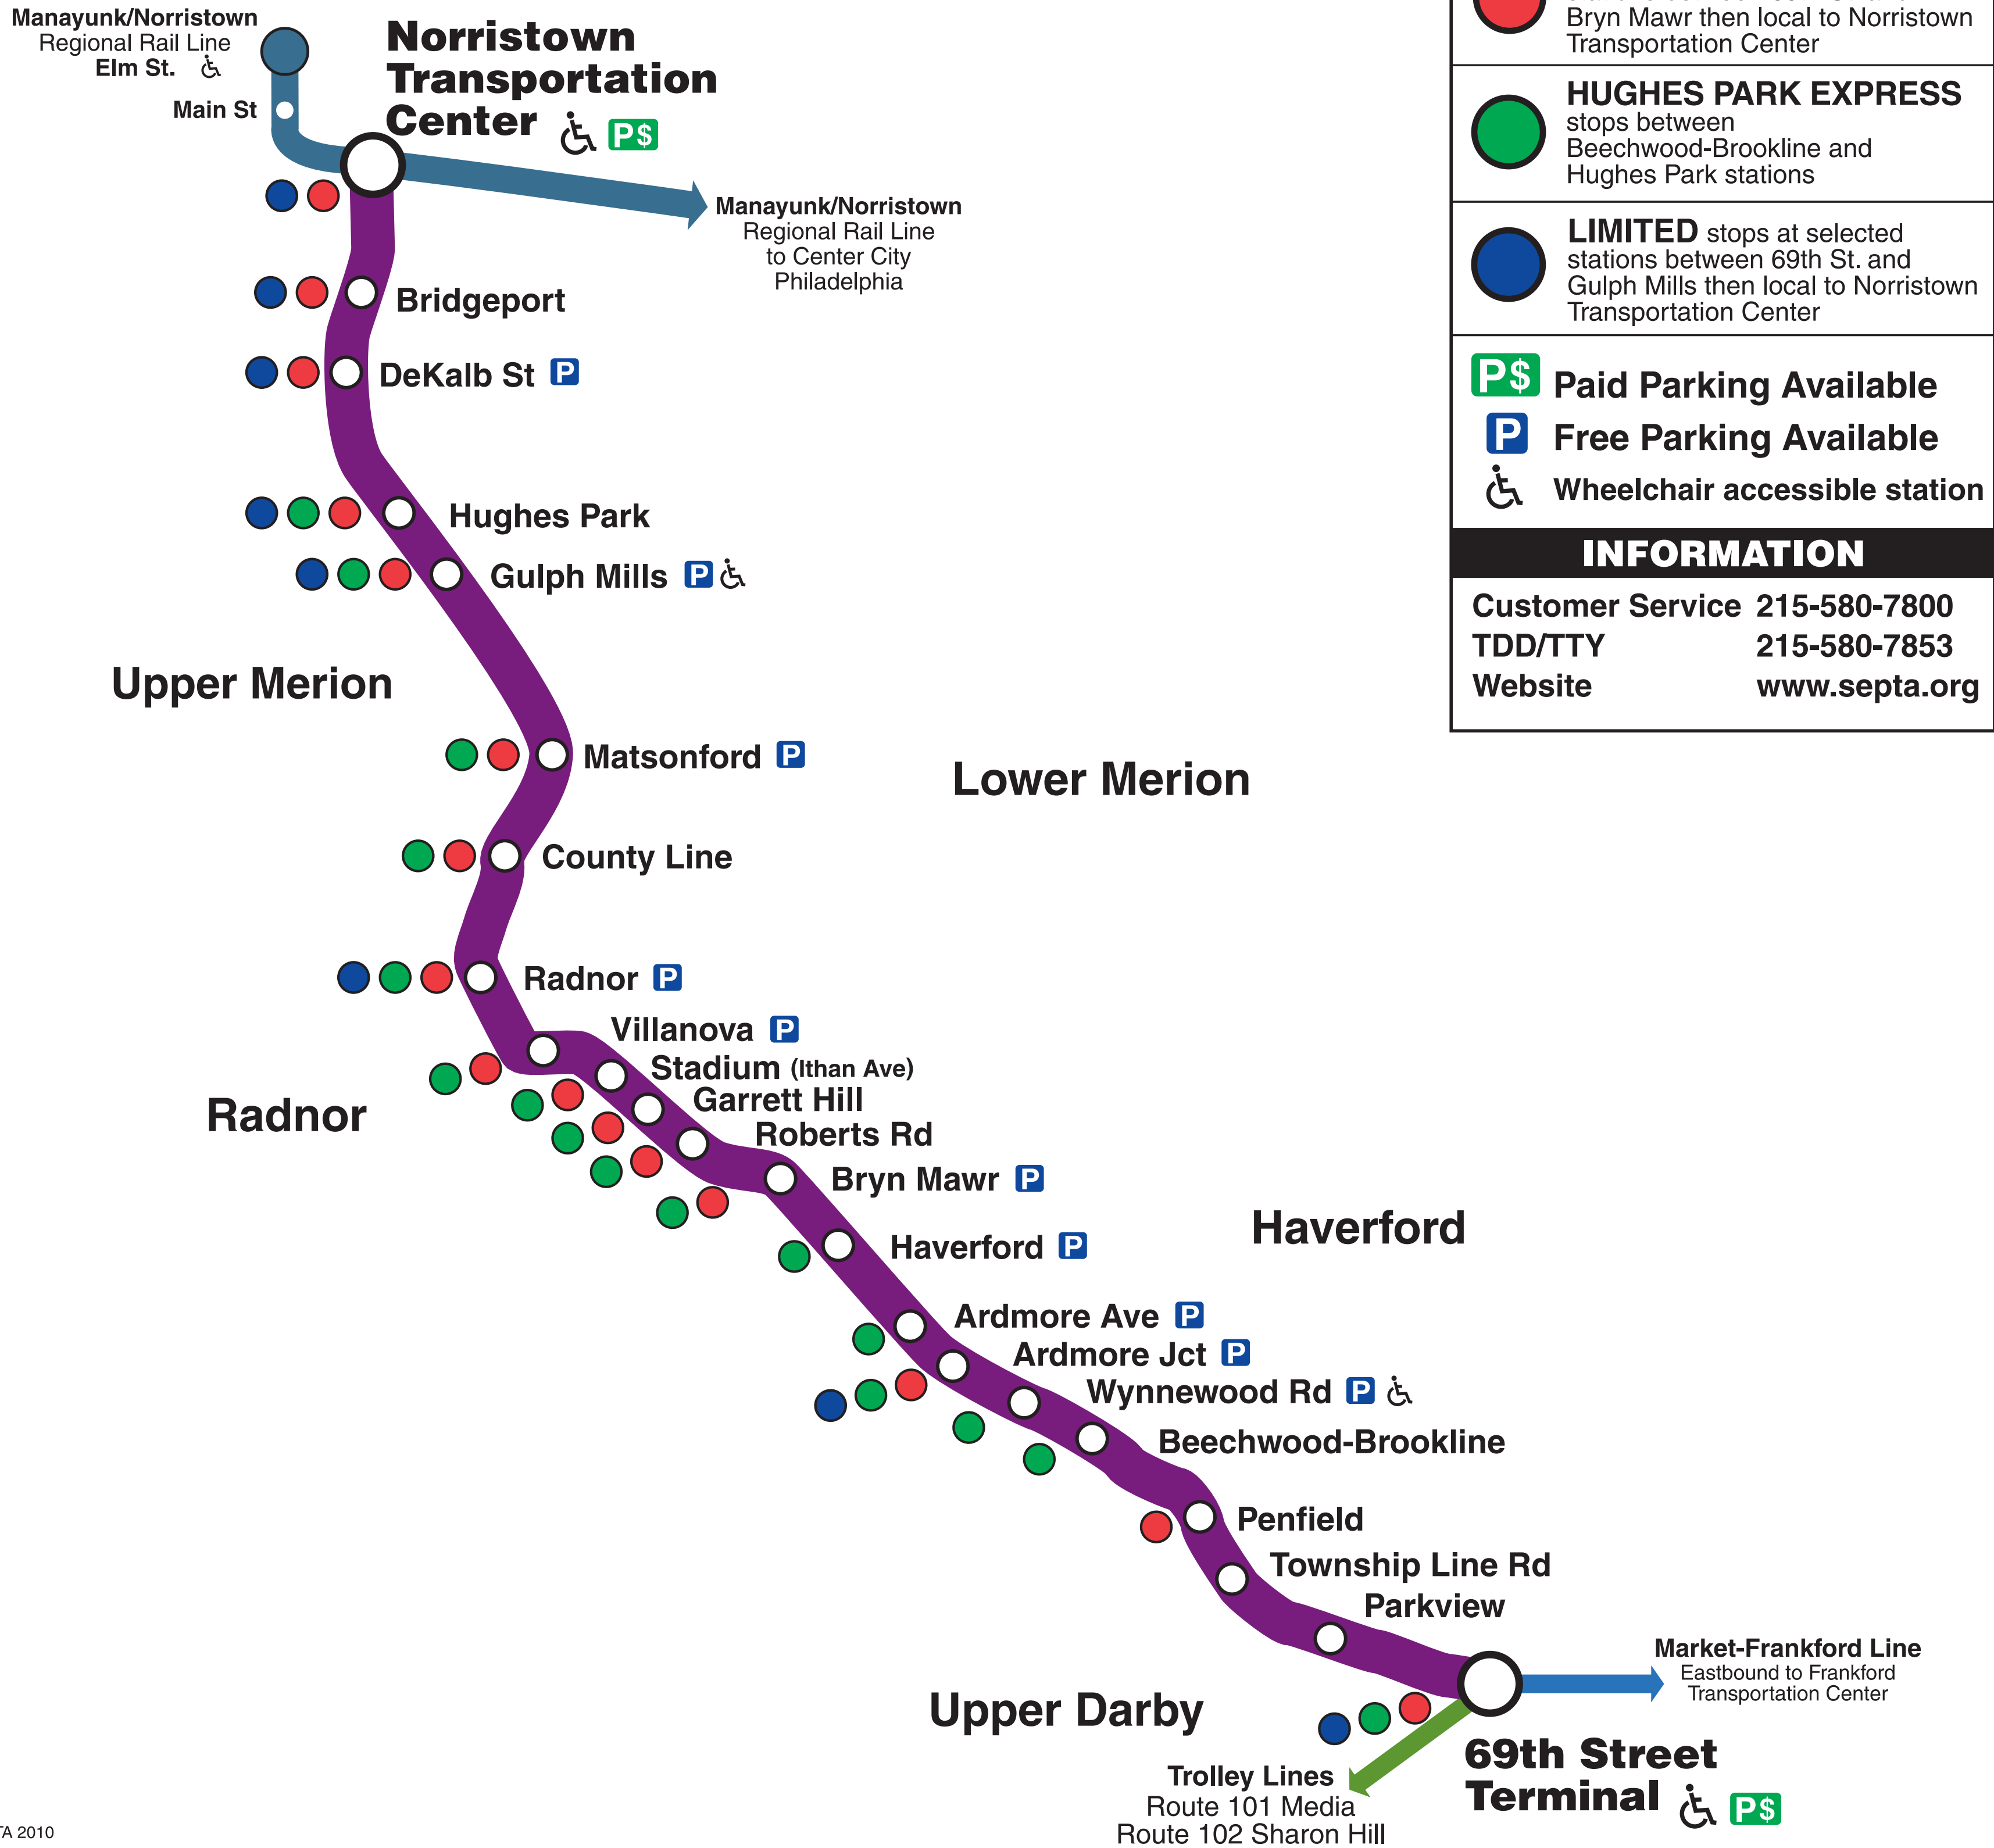

SEPTA Norristown High Speed Line

LEGEND

-  **LOCAL** stops at all stations
-  **EXPRESS** stops at selected stations between 69th St. and Bryn Mawr then local to Norristown Transportation Center
-  **HUGHES PARK EXPRESS** stops between Beechwood-Brookline and Hughes Park stations
-  **LIMITED** stops at selected stations between 69th St. and Gulph Mills then local to Norristown Transportation Center
-  **Paid Parking Available**
-  **Free Parking Available**
-  **Wheelchair accessible station**